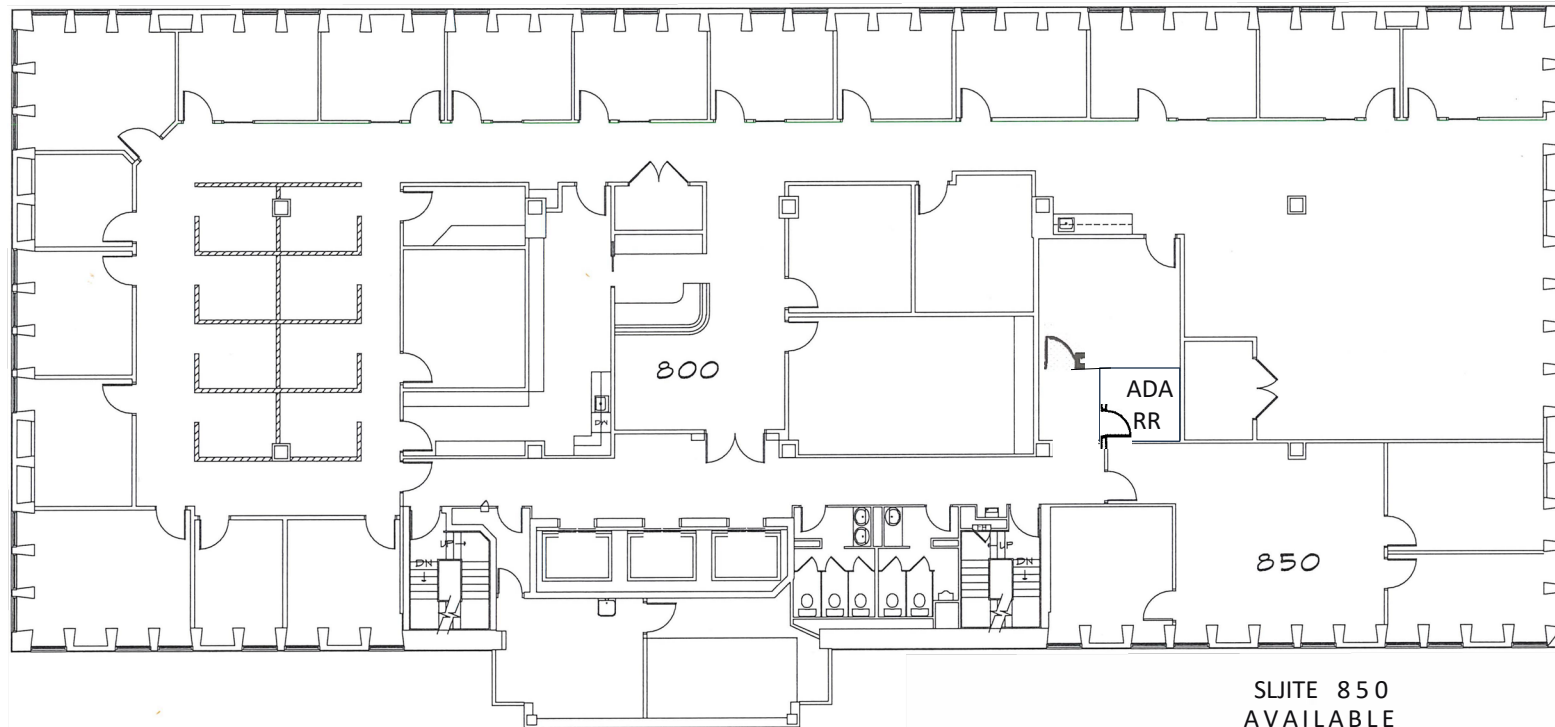

SLIITE 800  
AVAILABLE  
9001.36 RSF

SLIITE 850  
AVAILABLE  
1201.30 RSF

## 8TH FLOOR PLAN

SOUTHLAND  
TOWER  
8TH FLOOR

10.25.2010

AS-BUILT  
PLAN