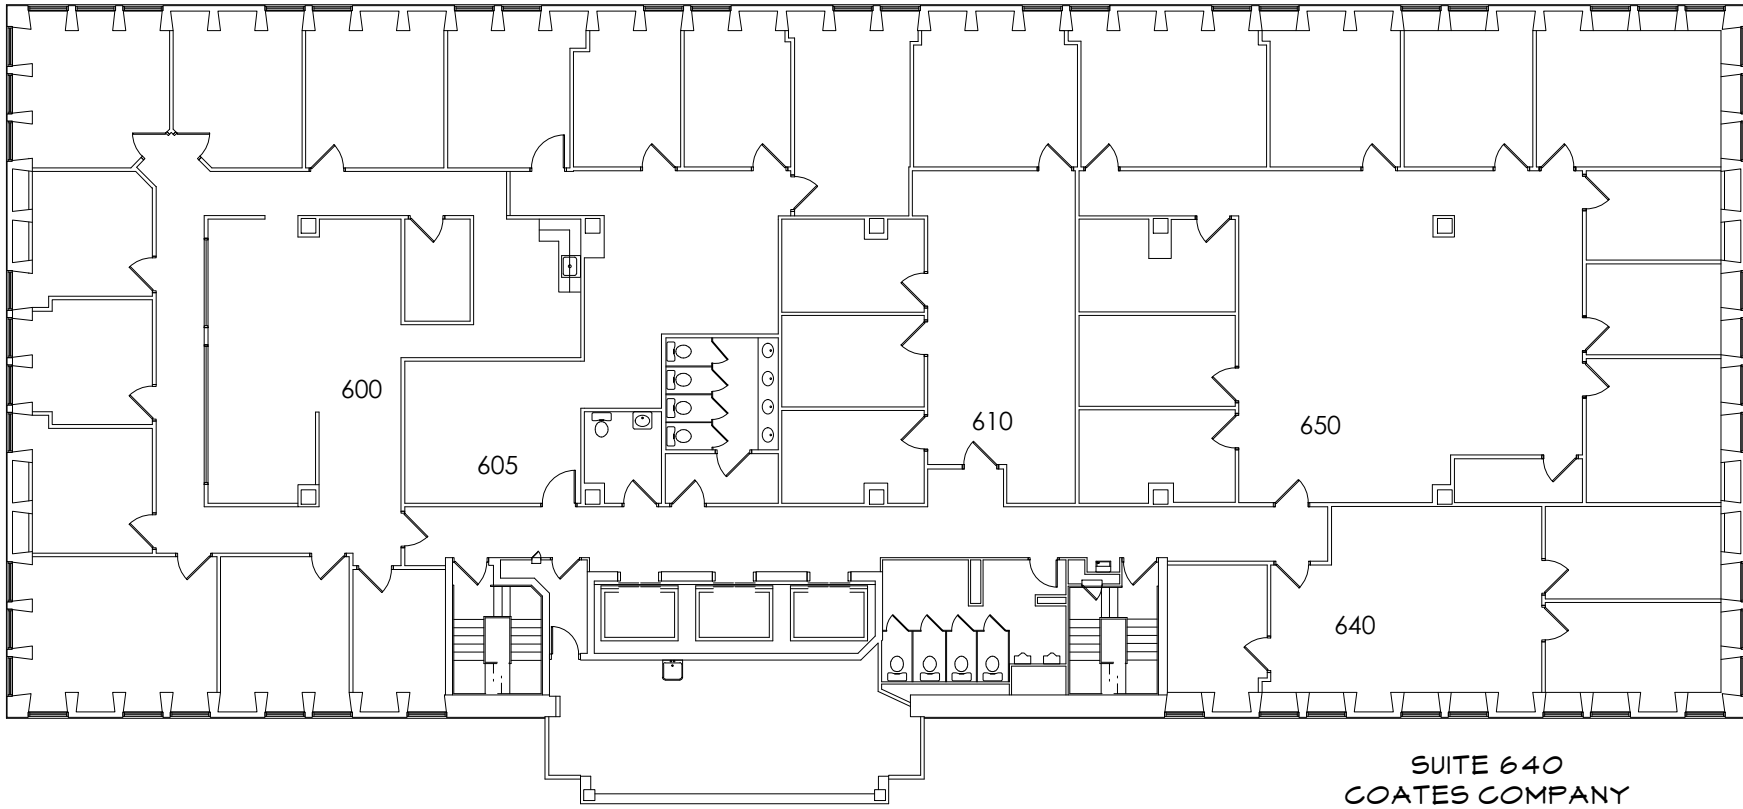

**6TH FLOOR  
 PLAN**

SOUTHLAND  
 TOWER  
 6TH FLOOR

10.25.2019  
 .  
 .  
 .  
 .  
 .  
 .  
 .  
 .  
 .  
 .

AS-BUILT  
 PLAN

**AS.6**

SUITE 600  
 AVAILABLE  
 3075.10 RSF

SUITE 605  
 UNITY COUNSELING  
 1434.05 RSF

SUITE 610  
 AVAILABLE  
 1141.92 RSF

SUITE 650  
 NEW CENTURY HOSPICE  
 3166.76 RSF

SUITE 640  
 COATES COMPANY  
 1061.91 RSF

**A FLOOR PLAN**   
 SCALE: NTS NORTH