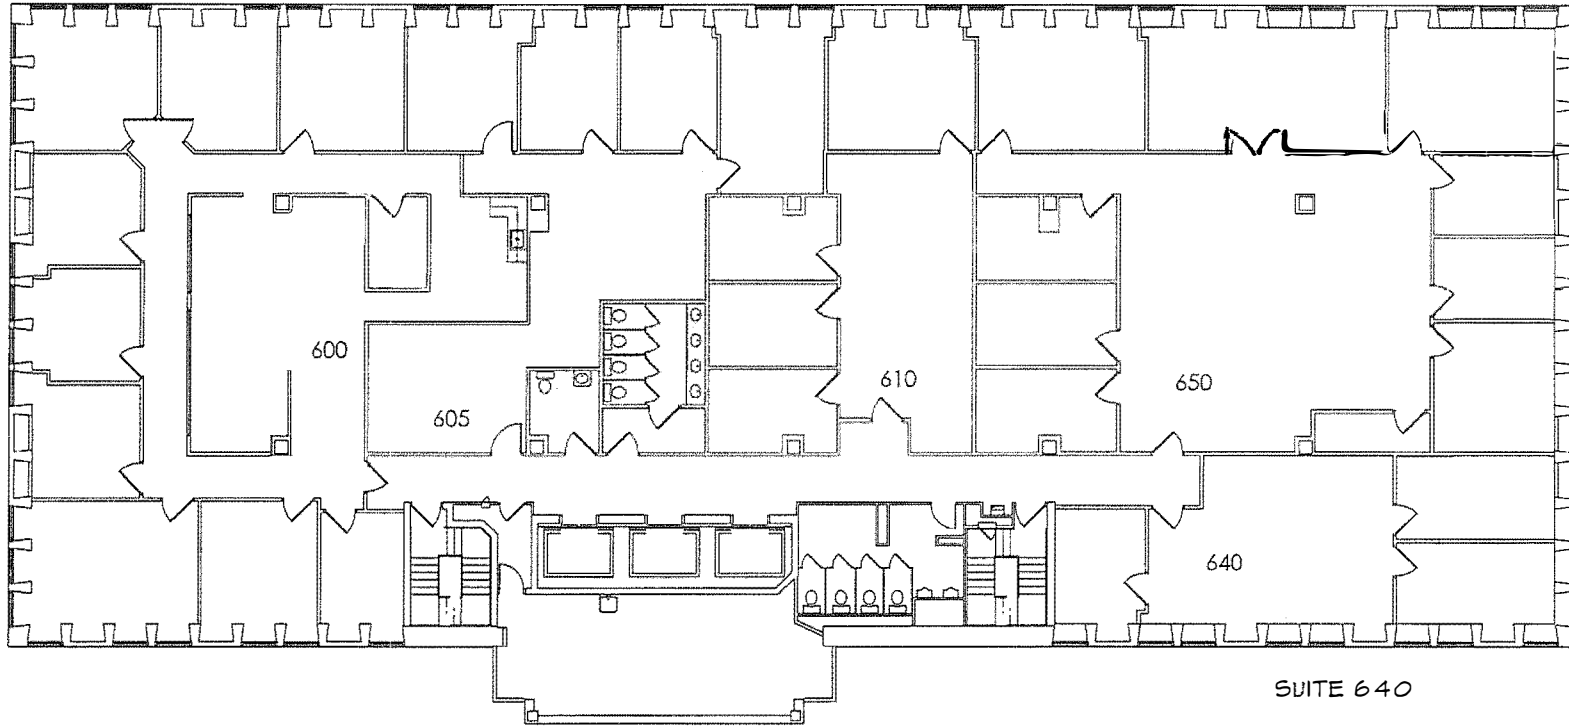

SUITE 600
AVAILABLE
3075.10 RSF

SUITE 605
1434.05 RSF

SUITE 610
AVAILABLE
1141.92 RSF

SUITE 650
3166.76 RSF

A FLOOR PLAN 
SCALE: NTS NORTH

KKT ARCHITECTS, INC.
2200 SOUTH UTICA PLACE, SUITE 200
TULSA, OKLAHOMA 74114
[P] 918.744.4270 \ [F] 918.744.7849
WWW.KKTARCHITECTS.COM
C O F A #534 6/30/19

**6TH FLOOR
PLAN**

SOUTHLAND
TOWER
6TH FLOOR

10.25.2019

AS-BUILT
PLAN

AS.6