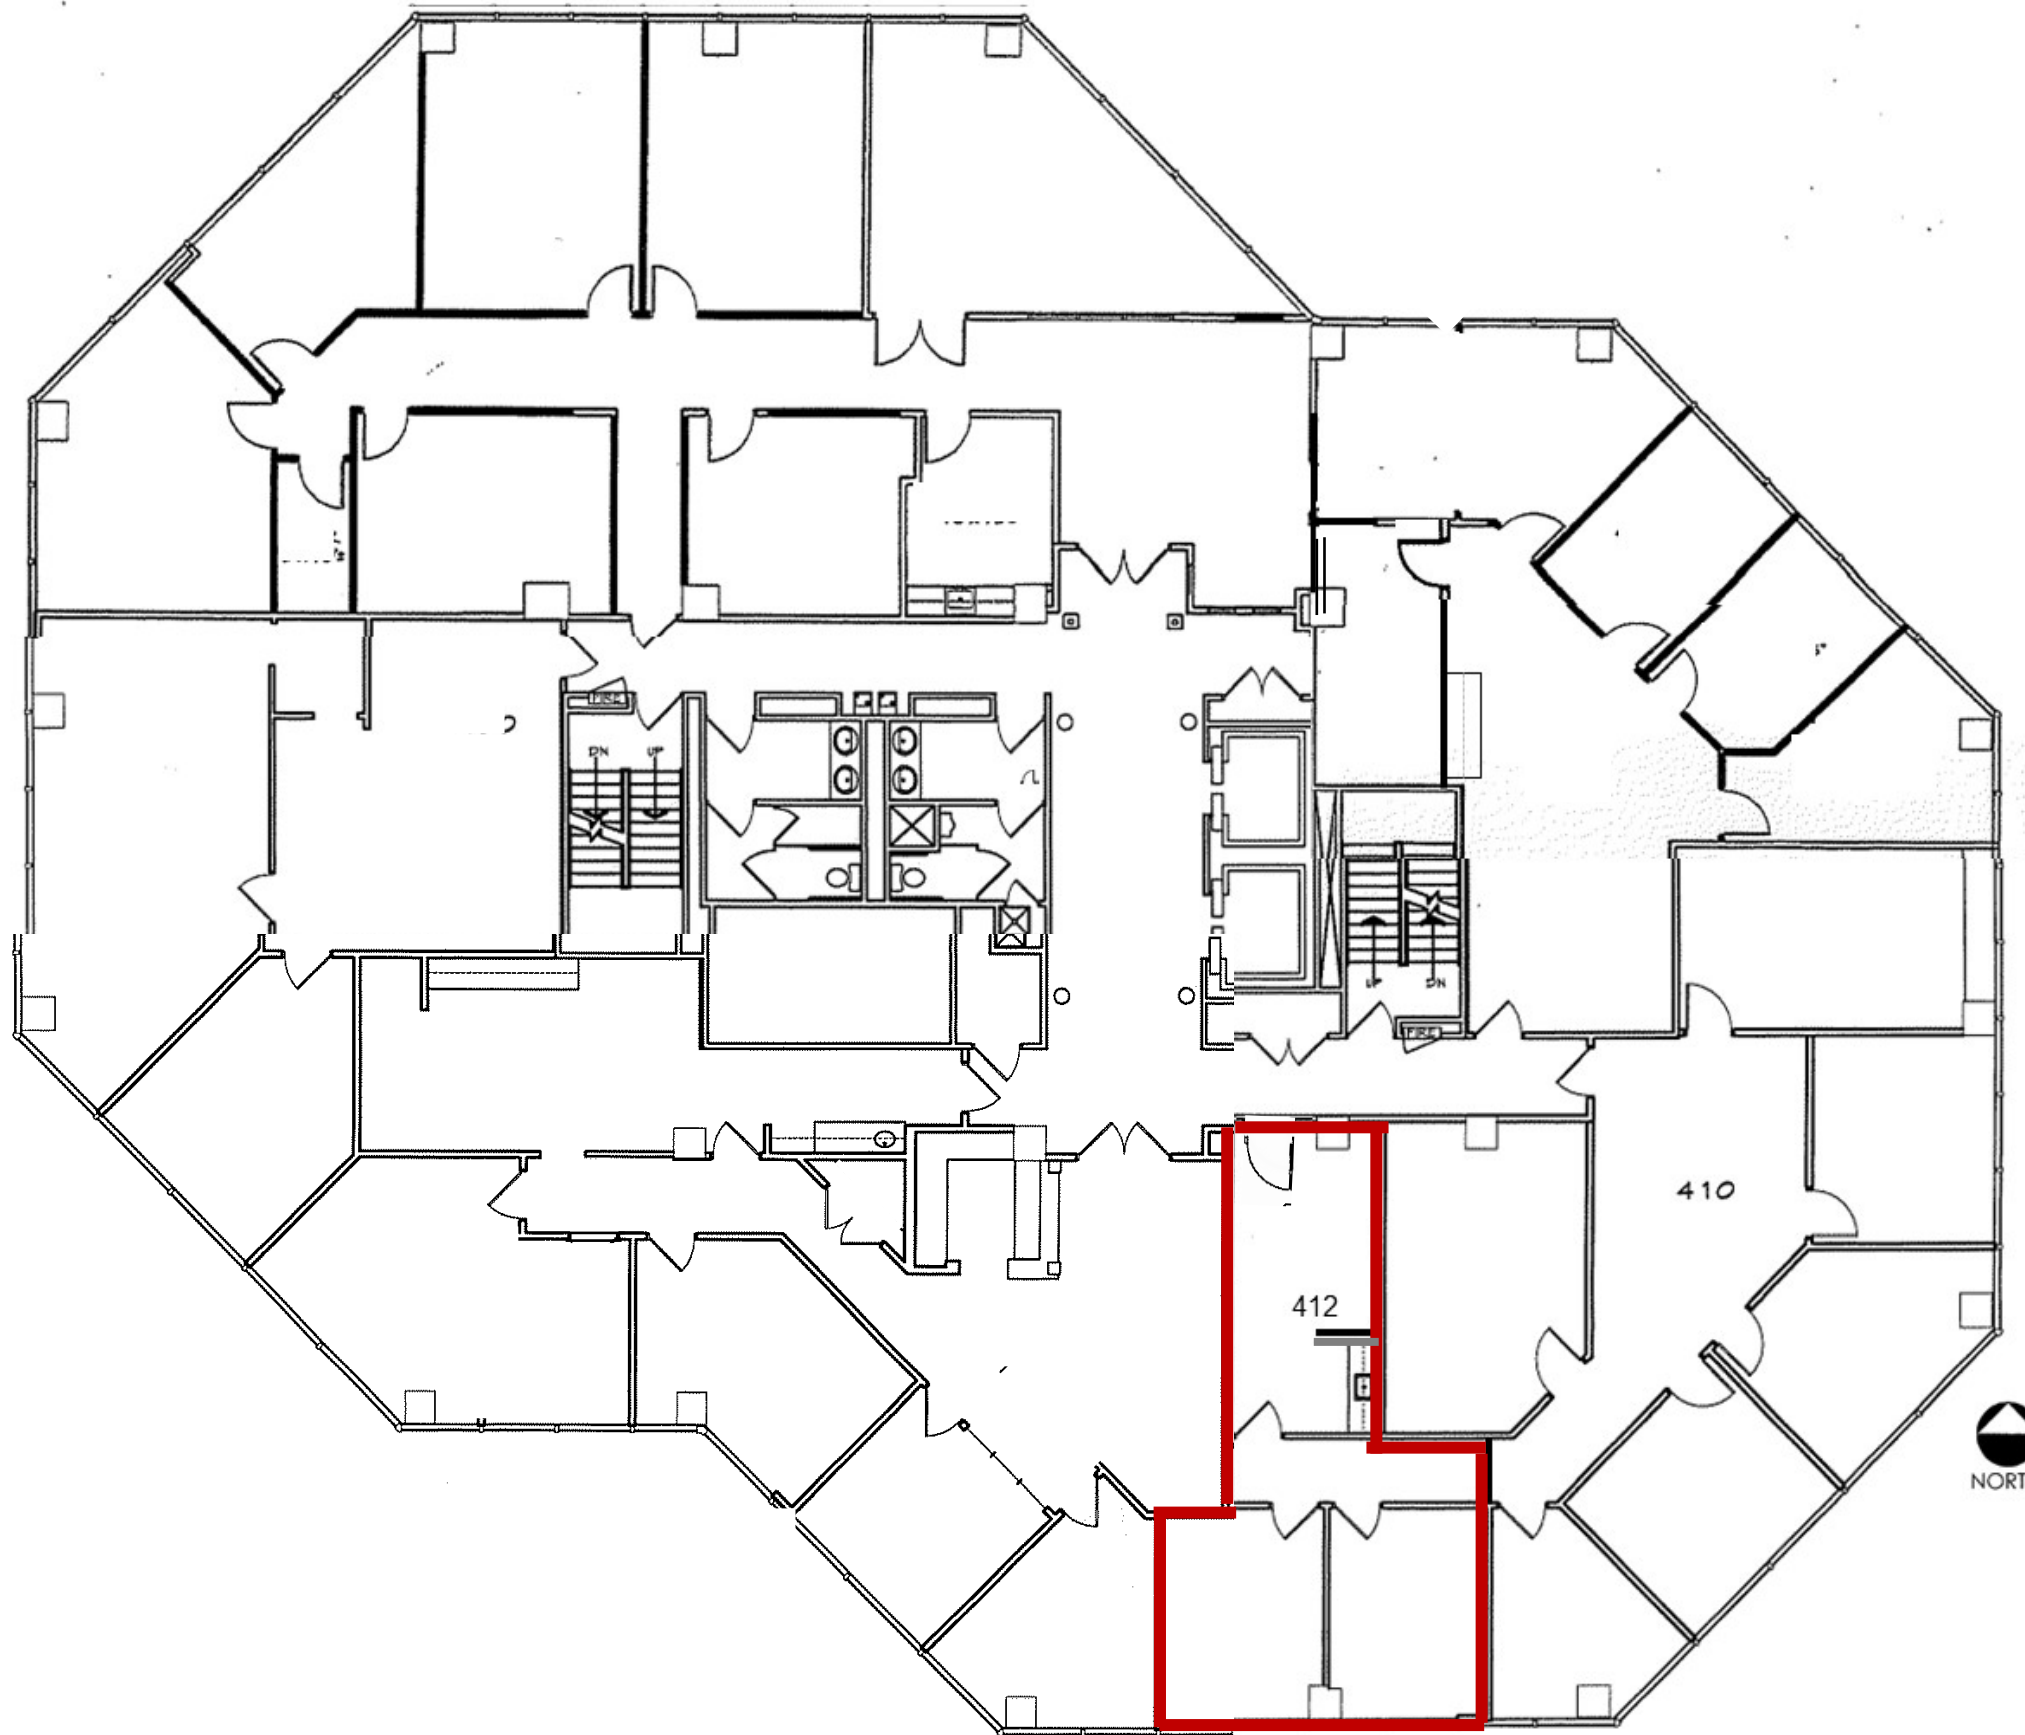

# IBC Tower

2250 East 73<sup>rd</sup> Street, Tulsa, OK 74136

Suite 412 - 692 SF

PRICE  
EDWARDS  
AND COMPANY

**Suite 412**  
**692 SF**

**Tanda L. Francis**  
**Price Edwards & Company**  
7633 East 63<sup>rd</sup> Place, Suite 400  
Tulsa, Oklahoma 74133  
918.394.1000  
tfrancis@priceedwards.com  
www.priceedwards.com