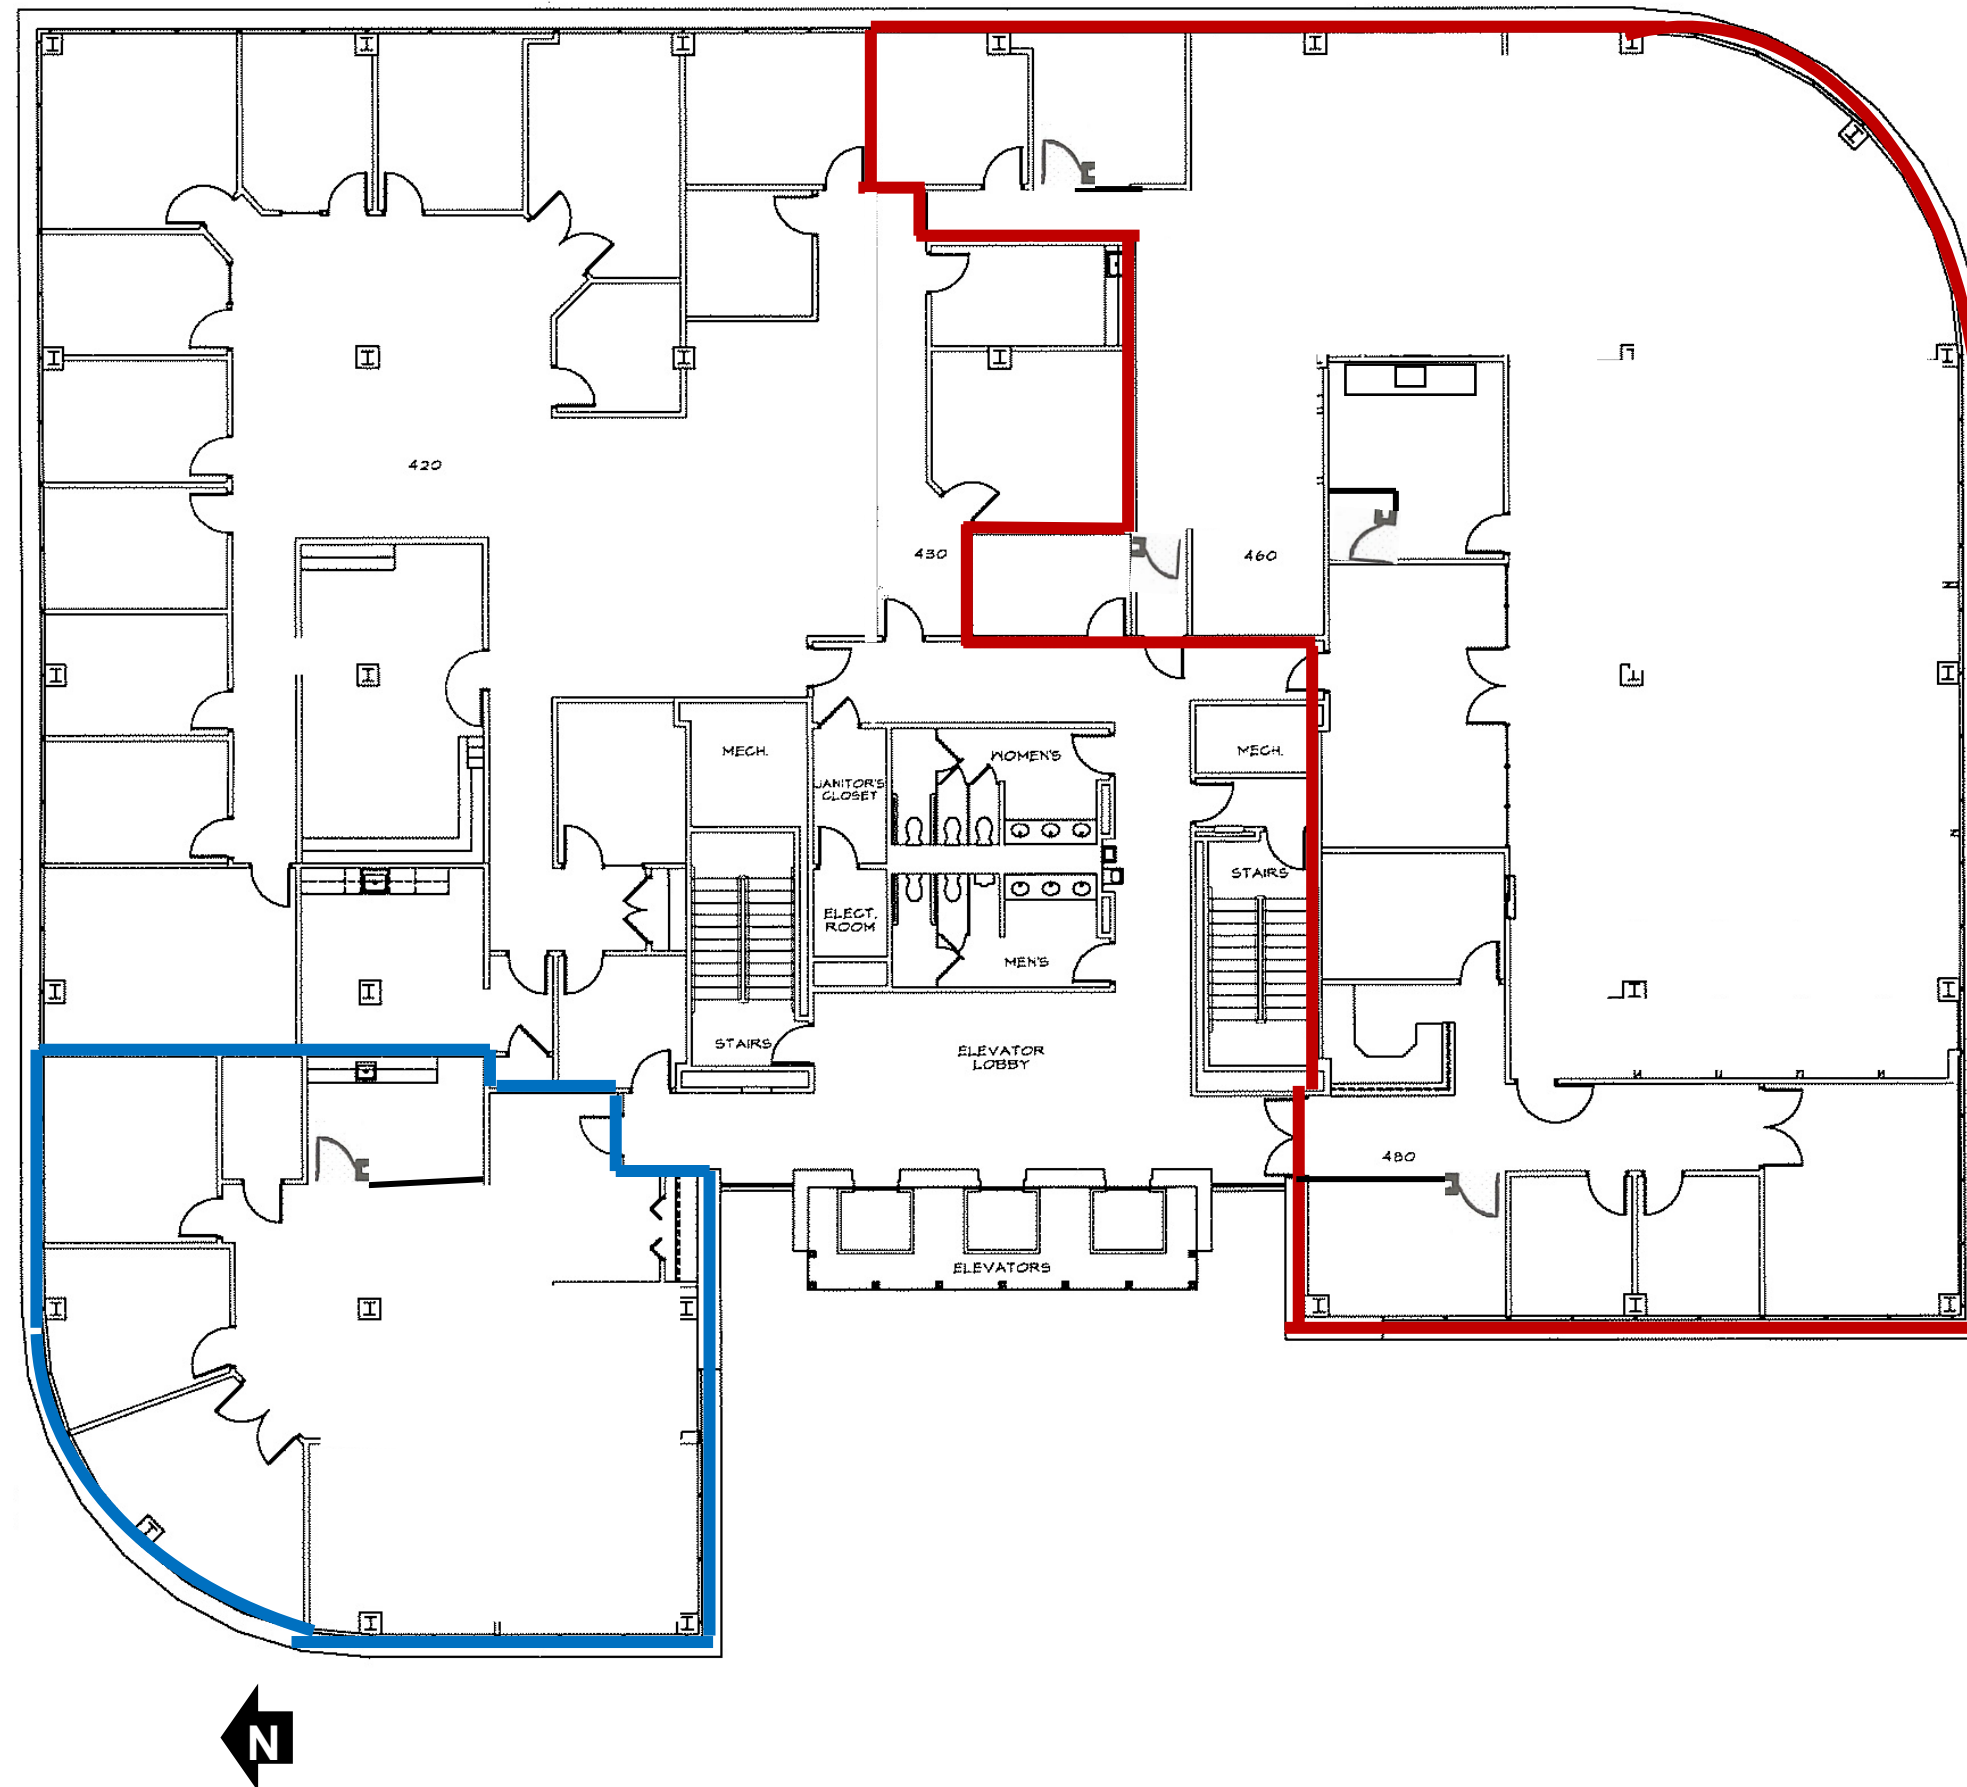

BOK Place at Southern Hills

5727 South Lewis, Tulsa, OK 74105

Suite 400 – 2,510 SF

Suite 480 – 6,375 SF

PRICE
EDWARDS
AND COMPANY

Suite 400
Available
2,510 SF

Suite 480
Available
6,375 SF

The information above has been obtained from sources believed reliable. While we do not doubt its accuracy, we have not verified it and make no guarantee, warranty, or representation about it. You and your legal and technical advisors should conduct a careful, independent investigation of the property to determine to your satisfaction to the suitability of the property for your needs.