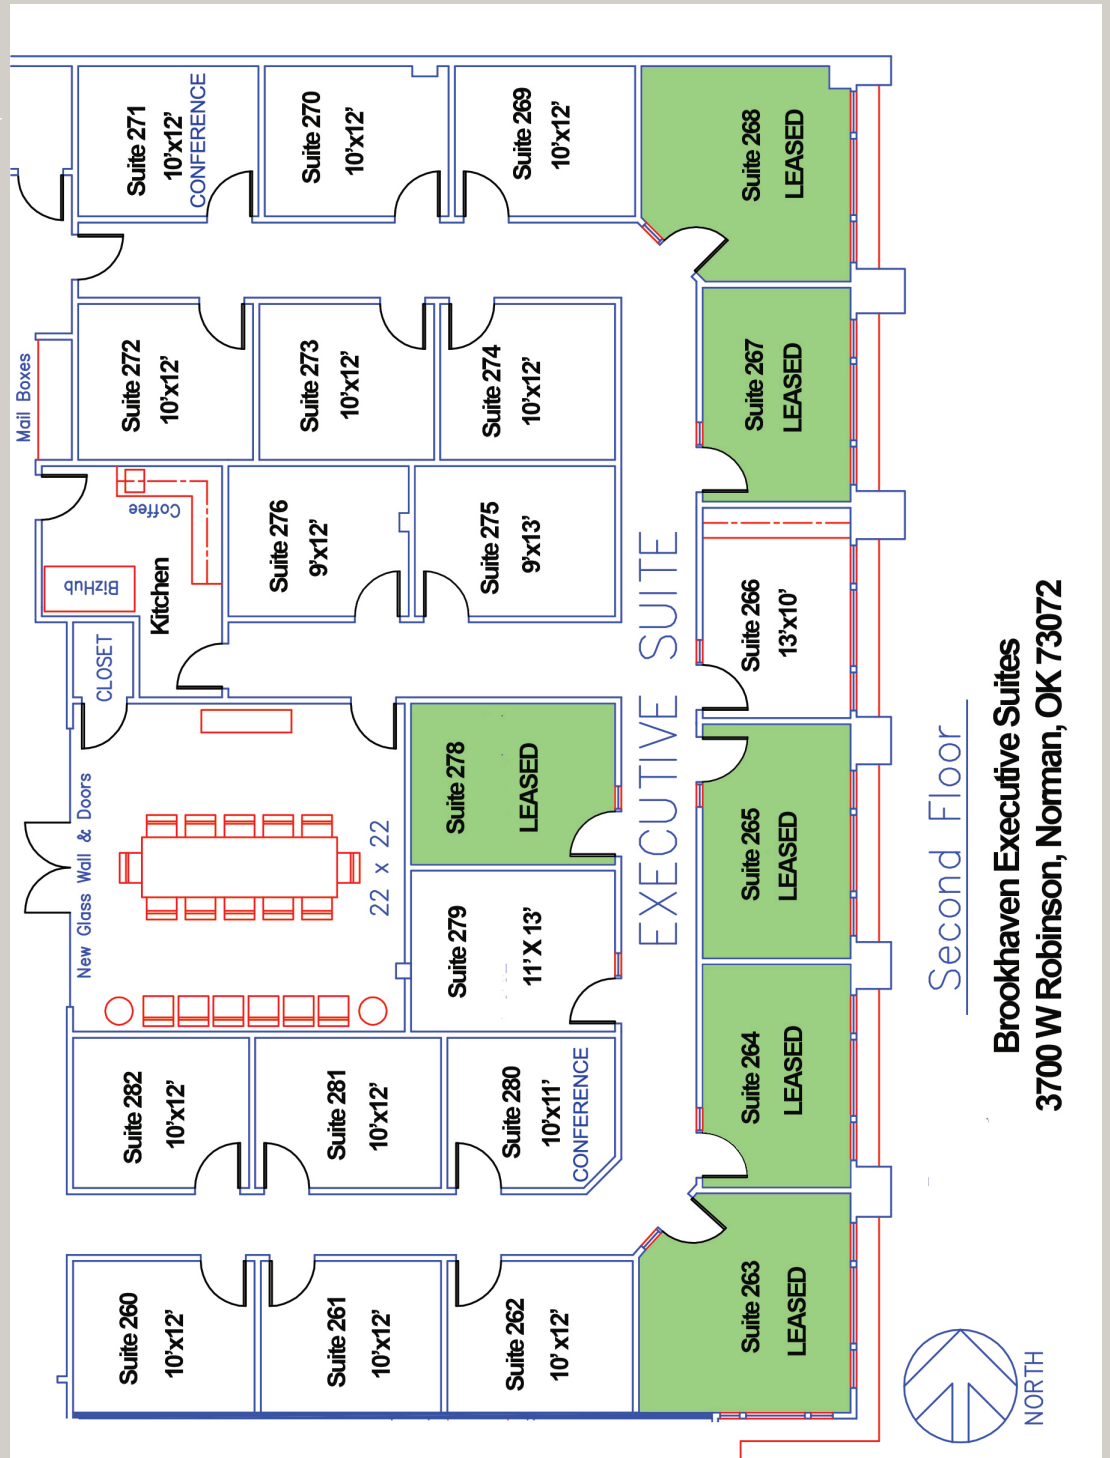

# BROOKHAVEN VILLAGE Executive Suites

3700 W Robinson St, 2nd Floor, Norman, OK 73072

Brookhaven Village Executive Suites are offering an unique opportunity. Beautifully designed 2nd floor office suites ranging from \$750.00 to \$975.00 per month. All utilities and janitorial services are included. Amenities include Executive Conference Room and Kitchen.

All Applicants will be required to submit a tenant application and sign a minimum one-year Lease.

For more information, please contact  
Everest Ernst  
Leasing Retail/Office Specialist  
Eve Patterson  
Property Manager  
Price Edwards & Company  
3700 W Robinson, Norman, OK 73072  
Everest - (405) 830-8505 Mobile  
Eve - (405) 321-7500 Office  
(405) 321-1368 Fax

## TRAFFIC COUNT

36th Ave NW	north	13,219
36th Ave NW	south	15,112
W Robinson	east	21,248
W Robinson	west	10,553

Second Floor

Brookhaven Executive Suites  
3700 W Robinson, Norman, OK 73072

# BROOKHAVEN VILLAGE

A NORMAN TRADITION