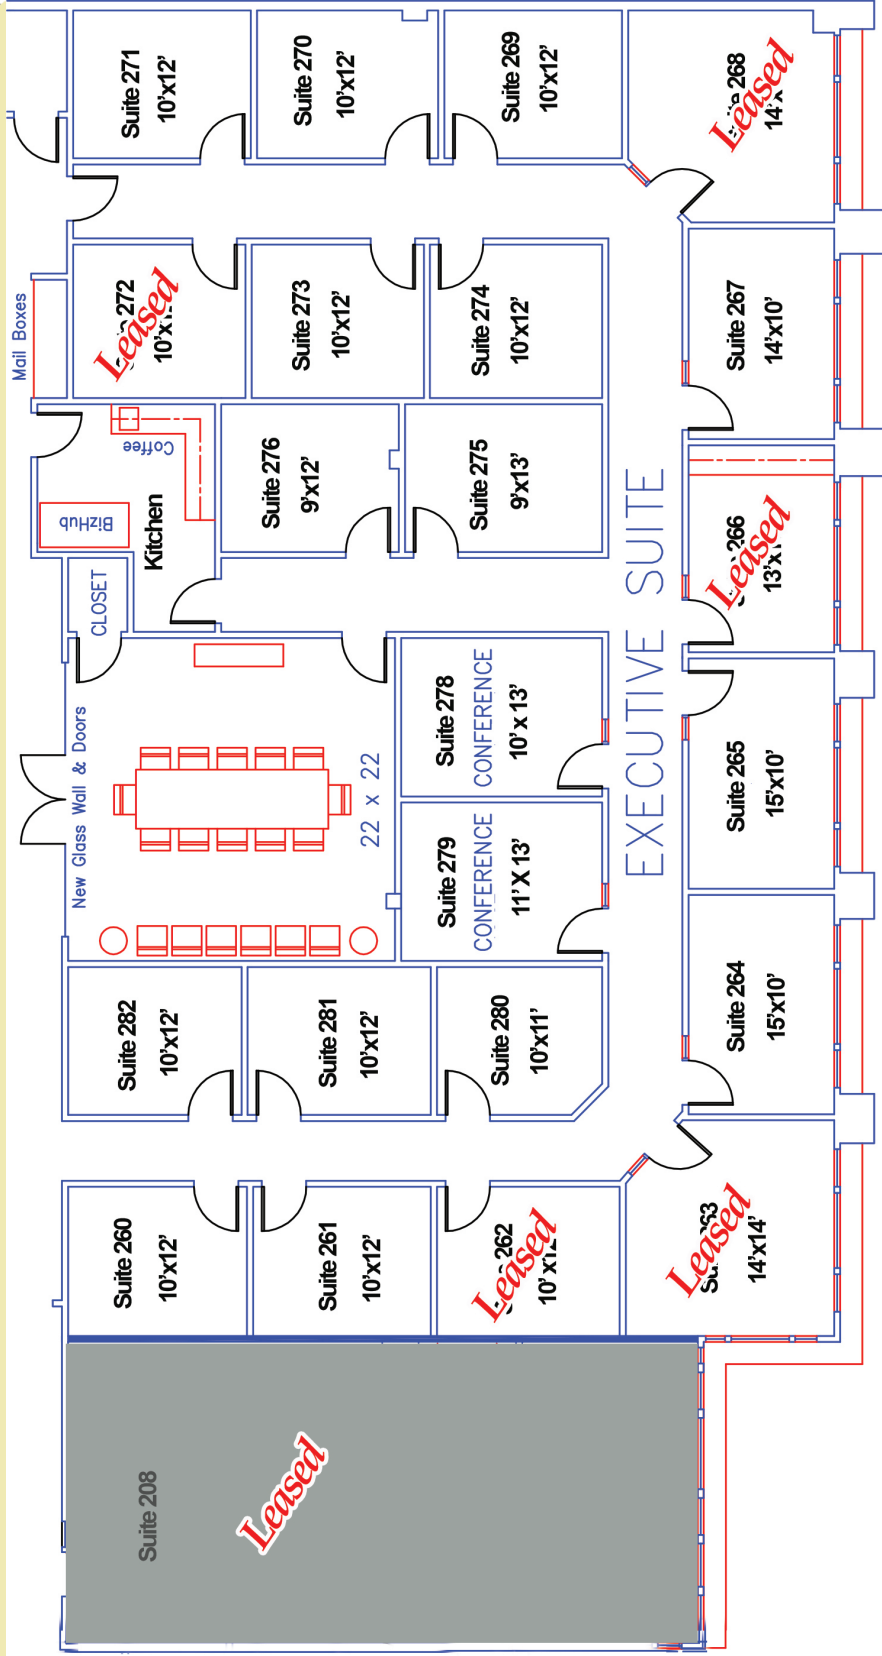

BROOKHAVEN VILLAGE Executive Suites

3700 W Robinson St, 2nd Floor, Norman, OK 73072

Brookhaven Village Executive Suites are offering an unique opportunity. Beautifully designed 2nd floor office suites ranging from \$750.00 to \$975.00 per month. All utilities and janitorial services are included. Ammenities include Executive Conference Room and Kitchen. Telephone and Internet Provider will be at Tenant's expense.

All Applicants will be required to submit a tenant application and sign a three year Lease.

TRAFFIC COUNT

For more information, please contact
 Brandy Rundel
 Leasing Retail/Office Specialist
 Eve Patterson
 Property Manager
 Price Edwards & Company
 3700 W Robinson, Norman, OK 73072
 Brandy - (405) 990-5337 Mobile
 Eve - (405) 321-7500 Office
 (405) 321-1368 Fax

36th Ave NW	north	14,438
36th Ave NW	south	15,286
W Robinson	east	20,696
W Robinson	west	9,555

101218

EXECUTIVE SUITE

Second Floor

Brookhaven Executive Suites
3700 W Robinson, Norman, OK 73072